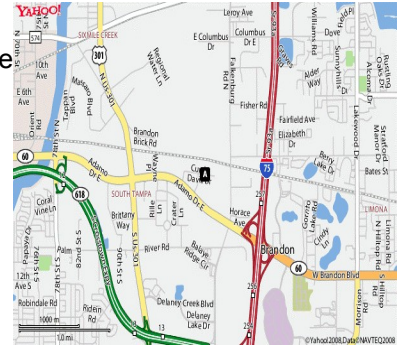

STONE WAREHOUSE OF TAMPA (Hillsborough Location)

9940 Currie Davis Drive Ste. C10
Tampa, FL 33619
Phone: (813) 514-2140
Fax: (813) 514-2142
URL: www.stonewarehouseoftampa.com
Email: sales@stonewarehouseoftampa.com
Hours of Operation: Monday to Friday: 08:00 AM - 05:00 PM
Saturday: 09:00 AM - 02:00 PM

- Extensive variety of granite and marble
- Large indoor stockyard
- On-line photo inventory of slabs on website
- Contact: Chi